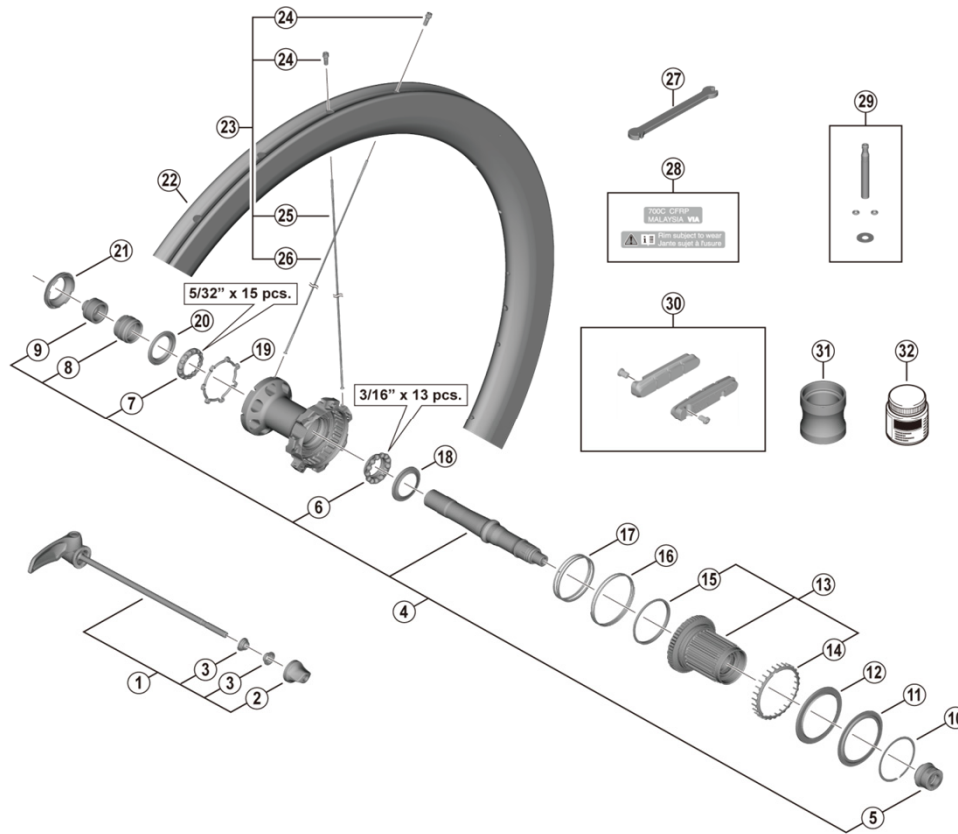

DURA-ACE Rear Wheel

WH-R9200-C50-TU-R 12-speed

• Over Lock Nut Dimension: 130 mm

ITEM NO.	SHIMANO CODE NO.	DESCRIPTION
1	Y0M598010	Complete quick release 163 mm
	Y0M598020	Complete quick release 168 mm
2	Y0M498020	Quick release nut
3	Y23321010	Volute spring
4	Y0M598030	Complete hub axle
5	Y0M598040	Right hand cap unit
6	Y3FL98030	Right hand ball retainer (3/16" x 13)
7	Y27X98040	Left hand ball retainer (5/32" x 15)
8	Y0ML08000	Left hand cone
9	Y0M598050	Left hand nut
10	Y3FM28030	Stop ring
11	Y3FM27030	Outer dust cover
12	Y3FM26030	Outer seal ring
13	Y0ML98040	Complete freewheel body
14	Y3FM14000	Spacer
15	Y3FM11000	Slider
16	Y3FM10000	Spring
17	Y0ML07000	Coil spring
18	Y3FM25000	Inner cover
19	Y0D200060	Left hand spoke cover
20	Y0ML09000	Left hand seal ring
21	Y0D200040	Left dust cover
22	-	Rim {21H}
23	-	Spoke unit {spoke (264 mm x 14 pcs. / 258 mm x 7 pcs.) / nipple (21 pcs.)}
24	Y0MKN1000	Small nipple 14G
25	Y0M5S2000	Righth hand spoke (264 mm)
26	Y0M5S1000	Left hand spoke (258 mm)
27	Y0MK14000	TL-WHR92 Nipple wrench 3.4
28	Y0M498060	Rim sticker unit
29	Y0AK98020	Valve extension unit
30	Y8PP98060	R55C4-A Brake shoes (-1 mm thinner shoe) and fixing screws (pair) for carbon rim
31	Y1Y100020	TL-FH17 Seal ring presser
32	Y38Z98000	Seal grease for freehub (50 g)